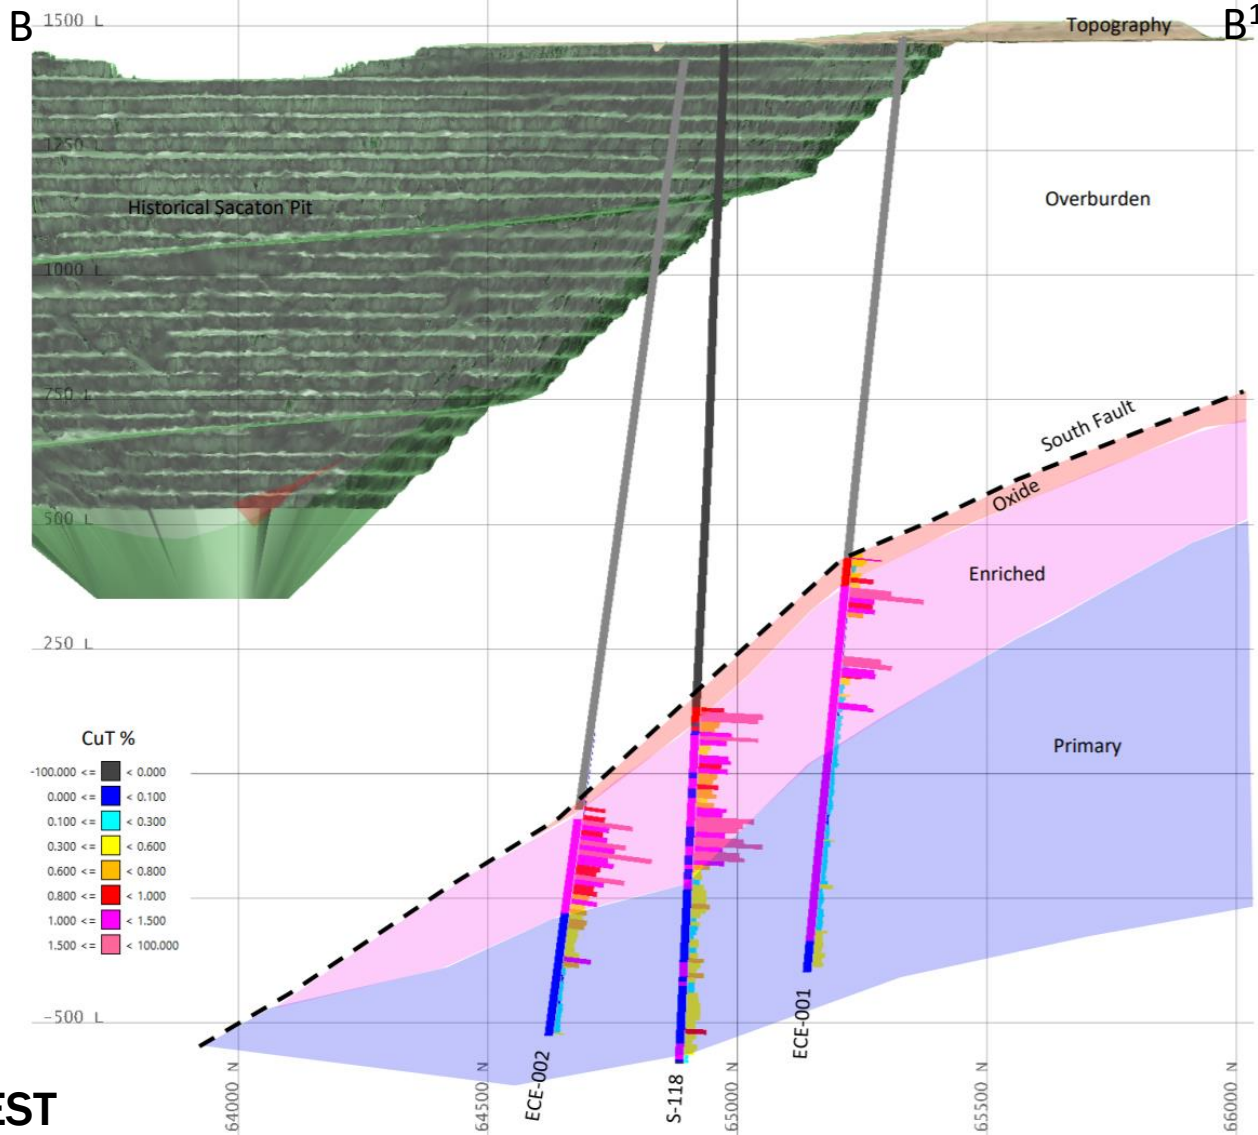

# Plan View of Cactus Drill Holes

FIGURE 1

# Cactus West Drillholes, south of Historic Cactus Pit

A

A<sup>1</sup>

LOOKING NORTH

FIGURE 2

# Cactus East Drillholes, East of Historic Cactus Pit

500 ft (152 m)

LOOKING WEST

FIGURE 3