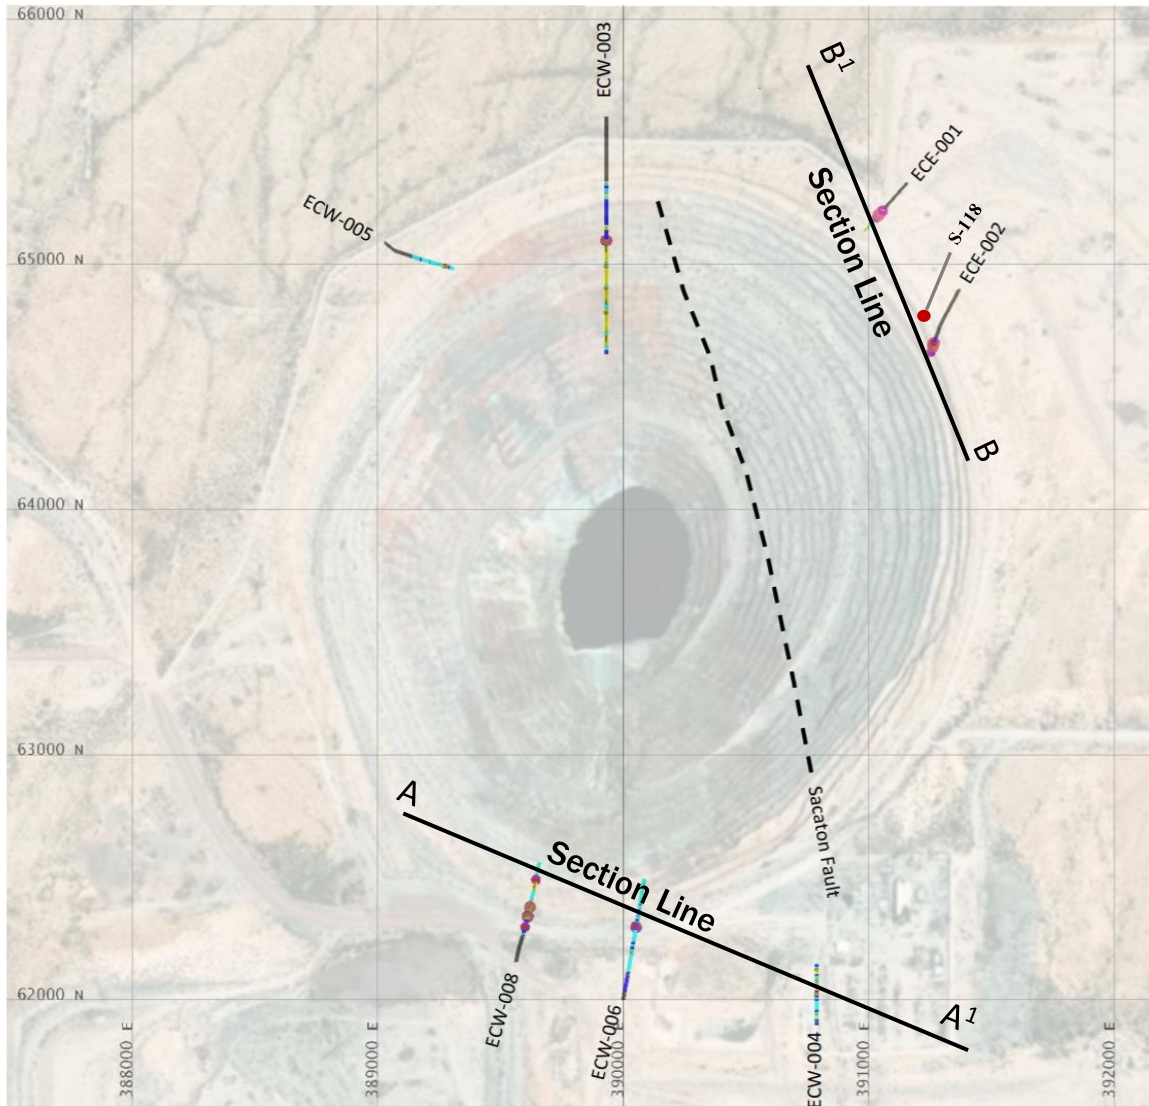

# Plan View of Cactus Drill Holes

FIGURE 1

# Cactus West Drillholes, south of Historic Cactus Pit

A

A<sup>1</sup>

LOOKING NORTH

FIGURE 2

# Cactus East Drillholes, East of Historic Cactus Pit

500 ft (152 m)

LOOKING WEST

FIGURE 3