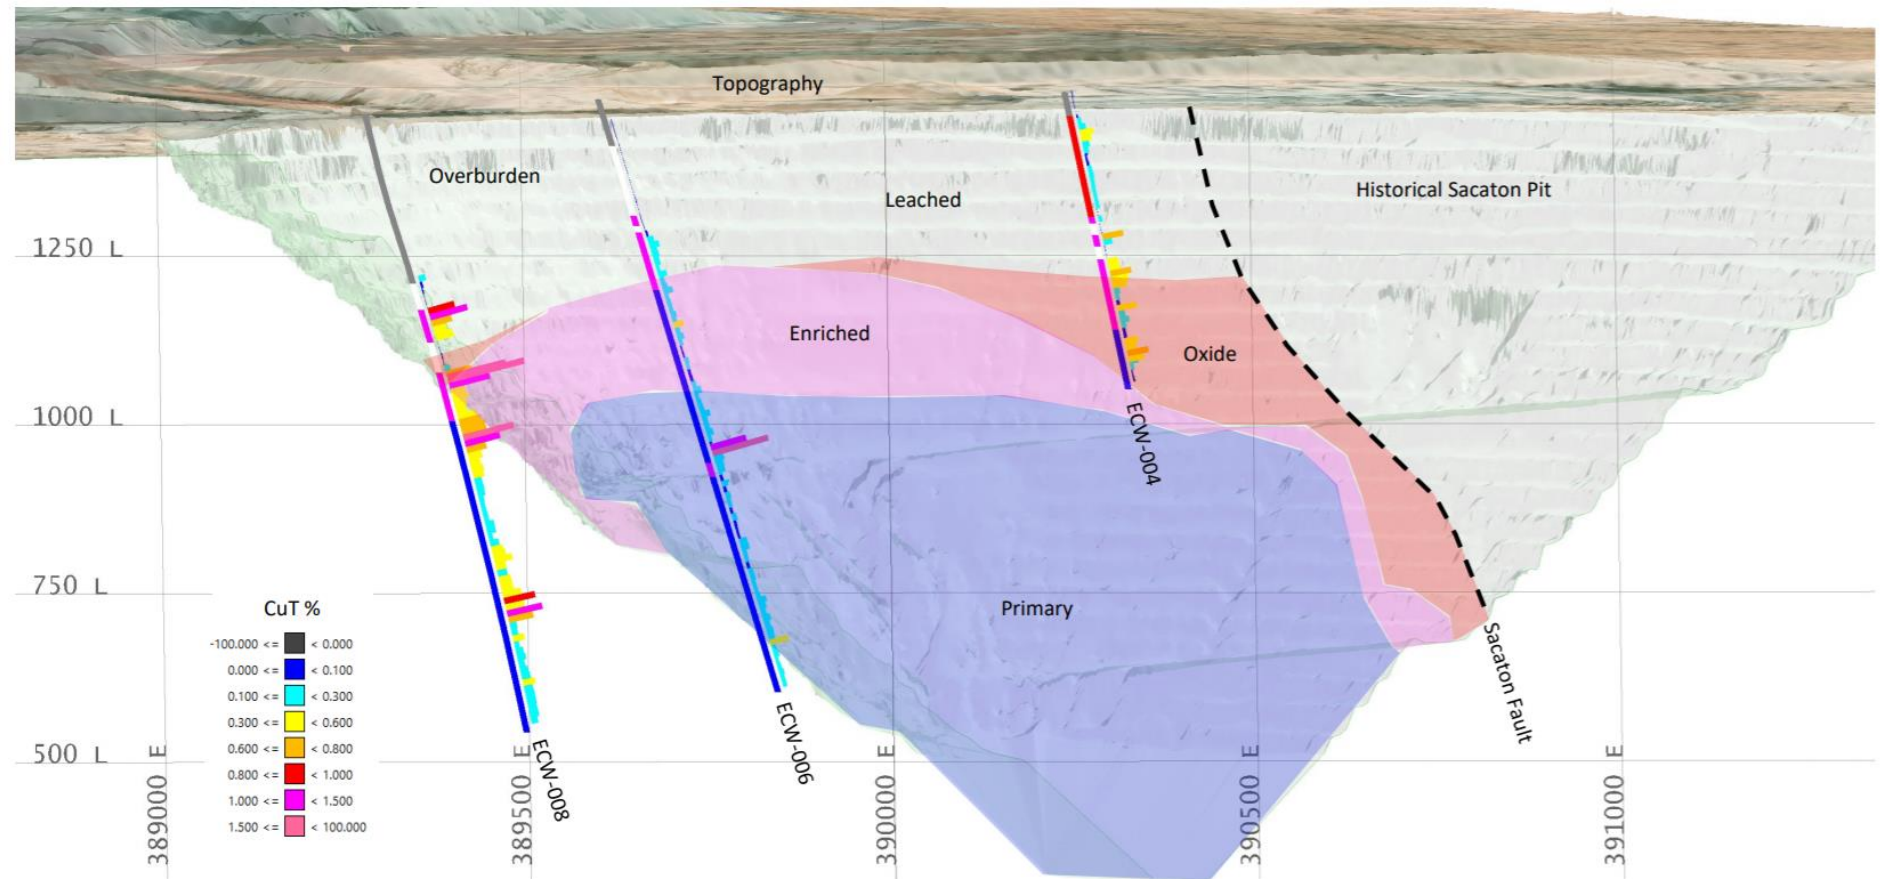

# Plan View of Cactus Drill Holes

FIGURE 1

# Cactus West Drillholes, south of Historic Cactus Pit

A

A<sup>1</sup>

LOOKING NORTH

FIGURE 2

# Cactus East Drillholes, East of Historic Cactus Pit

500 ft (152 m)

LOOKING WEST

FIGURE 3